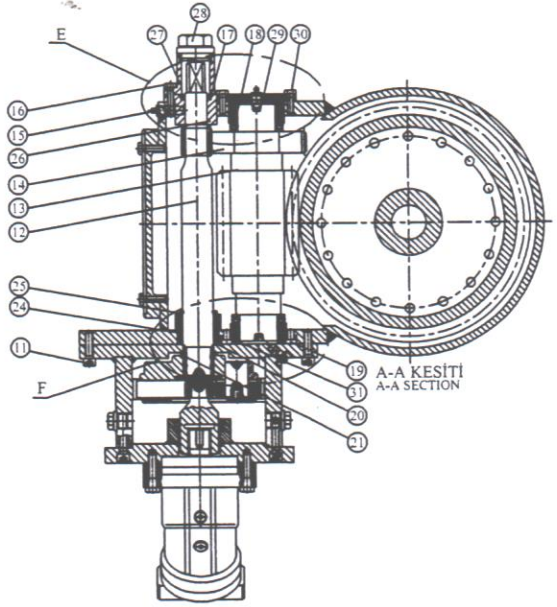

INSTRUCTION MANUAL OF

GD.RRS-64 A

RESCUE BOAT & LIFE RAFT & PROVISION DAVIT

G DETAYI
G DETAIL

E DETAYI
E DETAIL

F DETAYI
F DETAIL

THIS DESIGN AND ITS COPYRIGHTS ARE PROPERTIES OF "GURDESAN". THE DRAWINGS & SPECIFICATIONS CONTAINED HEREIN SHALL NOT BE REPRODUCED IN WHOLE OR IN PART, OR NOT TO BE GIVEN TO THIRD PARTIES WITHOUT THE WRITTEN PERMISSION OF "GURDESAN".

DÖNÜŞ SİSTEMİ/SLEWING SYSTEM		A3 1/2	
GENEL KESİT / GENERAL SECTION			
Kontrol / Controlled By	Mustafa GURSOY	Resim No / Drawing No	Ölçek/Scale
Dizayn / Designed By	Müseyin GÖKÇEN	03.B07034.08	---
Çizen / Drawn By	Biröl SEVEN	Tanımlama No / Ident. No	Rev.
Tarih / Date	09/07/2007		000
		GURDESAN	

31	KAPAK/COVER	1		
30	CİVATA/BOLT	12		
29	KAPAK/COVER	1		
28	KÖR TAPA/PLUG	1		
27	KAPAK/COVER	1		
26	KAPAK/COVER	1		
25	PUL/WASHER	1		
24	BURÇ/BUSH	1		
23	İÇ DÖNÜŞ GÖVDESİ/INNER SLEWING BODY	1		
22	DIŞ DÖNÜŞ GÖVDESİ/OUTER SLEWING BODY	1		
21	SEGMAN/SEGMENT	2		
20	YAG KECESİ/SEAL	1		
19	PİM/PIN	2		
18	RULMAN/BEARING	2		
17	YAG KECESİ/SEAL	1		
16	CİVATA/BOLT	4		
15	GRASÖRLÜK/LUBRICATING NIPPLE	3		
14	DiSLİ/GEAR	1		
13	SONSUZ DiSLİ/WORM GEAR	1		
12	MİL DiSLİ/AXLE WİHT GEAR	1		
11	CİVATA/BOLT	12		
10	CİVATA/BOLT	16		
09	DiSLİ/GEAR	1		
08	CİVATA/BOLT	4		
07	KONİK RULMAN/CONICAL BEARING	1		
06	CİVATA	1		
05	SOMUN/NUT	1		
04	CİVATA/BOLT	4		
03	GRASÖRLÜK/LUBRICATING NIPPLE	4		
02	SETUSKUR/STAY BOLT	4		
01	V-RING	1		

No	Parça Adı Name Of Piece	Adet Qty	Malzeme Material	Açıklamalar Explanation
DÖNÜŞ SİSTEMİ/SLEWING SYSTEM				A4 2/2
PARÇA LİSTESİ/PART LIST				
Kontrol / Controlled By	Mustafa GÜRSOY	Resim No / Drawing No	Ölçek/Scale	GÜRDESAN
Dizayn / Designed By	Muhsenin GÖKÇEN	03.B07034.08	1:1	
Çizen / Drawn By	Birol SEVEN	Tanımlama No / Ident. No	Rev.	
Tarih / Date	09/07/2007		000	