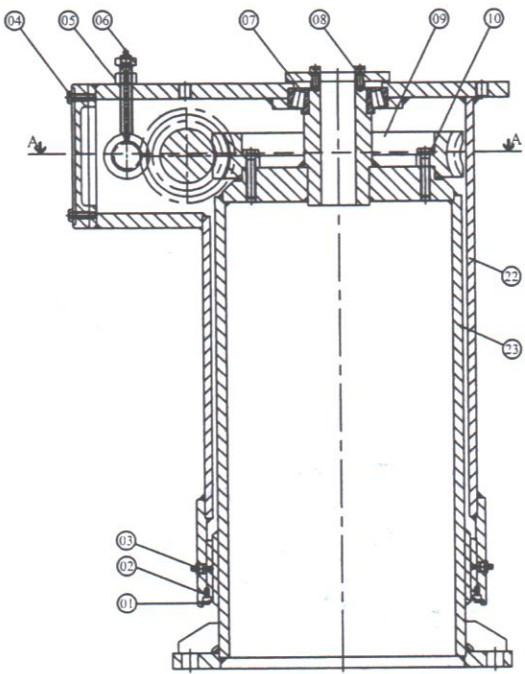

INSTRUCTION MANUAL OF

GD.RRS-64 A

RESCUE BOAT & LIFE RAFT & PROVISION DAVIT

G DETAYI
G DETAIL

E DETAYI
E DETAIL

F DETAYI
F DETAIL

THIS DESIGN AND ITS COPYRIGHTS ARE PROPERTIES OF "GURDESAN". THE DRAWINGS & SPECIFICATIONS CONTAINED HEREIN SHALL NOT BE REPRODUCED IN WHOLE OR IN PART, OR NOT TO BE GIVEN TO THIRD PARTIES WITHOUT THE WRITTEN PERMISSION OF "GURDESAN".

DÖNÜŞ SİSTEMİ/SLEWING SYSTEM		A3 1/2	
GENEL KESİT / GENERAL SECTION			
Kontrol / Controlled By	Mustafa GURSOY	Resim No / Drawing No	Ölçek/Scale
Dizayn / Designed By	Müseyin GÖKÇEN	03.B07034.08	---
Çizen / Drawn By	Biröl SEVEN	Tanımlama No / Ident. No	Rev.
Tarih / Date	09/07/2007		000
		GURDESAN	

31	KAPAK/COVER	1		
30	CİVATA/BOLT	12		
29	KAPAK/COVER	1		
28	KÖR TAPA/PLUG	1		
27	KAPAK/COVER	1		
26	KAPAK/COVER	1		
25	PUL/WASHER	1		
24	BURÇ/BUSH	1		
23	İÇ DÖNÜŞ GÖVDESİ/INNER SLEWING BODY	1		
22	DIŞ DÖNÜŞ GÖVDESİ/OUTER SLEWING BODY	1		
21	SEGMAN/SEGMENT	2		
20	YAG KECESİ/SEAL	1		
19	PİM/PIN	2		
18	RULMAN/BEARING	2		
17	YAG KECESİ/SEAL	1		
16	CİVATA/BOLT	4		
15	GRASÖRLÜK/LUBRICATING NIPPLE	3		
14	DiSLİ/GEAR	1		
13	SONSUZ DiSLİ/WORM GEAR	1		
12	MİL DiSLİ/AXLE WİHT GEAR	1		
11	CİVATA/BOLT	12		
10	CİVATA/BOLT	16		
09	DiSLİ/GEAR	1		
08	CİVATA/BOLT	4		
07	KONİK RULMAN/CONICAL BEARING	1		
06	CİVATA	1		
05	SOMUN/NUT	1		
04	CİVATA/BOLT	4		
03	GRASÖRLÜK/LUBRICATING NIPPLE	4		
02	SETUSKUR/STAY BOLT	4		
01	V-RING	1		

No	Parça Adı Name Of Piece	Adet Qty	Malzeme Material	Açıklamalar Explanation
DÖNÜŞ SİSTEMİ/SLEWING SYSTEM				A4 2/2
PARÇA LİSTESİ/PART LIST				
Kontrol / Controlled By	Mustafa GÜRSOY	Resim No / Drawing No	Ölçek/Scale	GÜRDESAN
Dizayn / Designed By	Muhsenin GÖKÇEN	03.B07034.08	1:1	
Çizen / Drawn By	Birol SEVEN	Tanımlama No / Ident. No	Rev.	
Tarih / Date	09/07/2007		000	