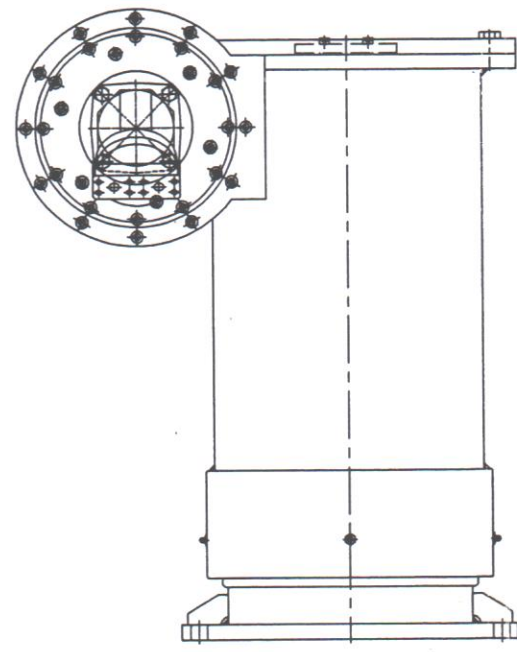

INSTRUCTION MANUAL OF

GD.RRS-64 A

RESCUE BOAT & LIFE RAFT & PROVISION DAVIT

G DETAYI
G DETAIL

E DETAYI
E DETAIL

F DETAYI
F DETAIL

THIS DESIGN AND ITS COPYRIGHTS ARE PROPERTIES OF "GURDESAN". THE DRAWINGS & SPECIFICATIONS CONTAINED HEREIN SHALL NOT BE REPRODUCED IN WHOLE OR IN PART, OR NOT TO BE GIVEN TO THIRD PARTIES WITHOUT THE WRITTEN PERMISSION OF "GURDESAN".

DÖNÜŞ SİSTEMİ/SLEWING SYSTEM		A3 1/2	
GENEL KESİT / GENERAL SECTION			
Kontrol / Controlled By	Mustafa GURSOY	Resim No / Drawing No	Ölçek/Scale
Dizayn / Designed By	Müseyin GÖKÇEN	03.B07034.08	---
Çizen / Drawn By	Biröl SEVEN	Tanımlama No / Ident. No	Rev.
Tarih / Date	09/07/2007		000
		GURDESAN	

31	KAPAK/COVER	1		
30	CİVATA/BOLT	12		
29	KAPAK/COVER	1		
28	KÖR TAPA/PLUG	1		
27	KAPAK/COVER	1		
26	KAPAK/COVER	1		
25	PUL/WASHER	1		
24	BURÇ/BUSH	1		
23	İÇ DÖNÜŞ GÖVDESİ/INNER SLEWING BODY	1		
22	DIŞ DÖNÜŞ GÖVDESİ/OUTER SLEWING BODY	1		
21	SEGMAN/SEGMENT	2		
20	YAG KECESİ/SEAL	1		
19	PİM/PIN	2		
18	RULMAN/BEARING	2		
17	YAG KECESİ/SEAL	1		
16	CİVATA/BOLT	4		
15	GRASÖRLÜK/LUBRICATING NIPPLE	3		
14	DiSLİ/GEAR	1		
13	SONSUZ DiSLİ/WORM GEAR	1		
12	MİL DiSLİ/AXLE WİHT GEAR	1		
11	CİVATA/BOLT	12		
10	CİVATA/BOLT	16		
09	DiSLİ/GEAR	1		
08	CİVATA/BOLT	4		
07	KONİK RULMAN/CONICAL BEARING	1		
06	CİVATA	1		
05	SOMUN/NUT	1		
04	CİVATA/BOLT	4		
03	GRASÖRLÜK/LUBRICATING NIPPLE	4		
02	SETUSKUR/STAY BOLT	4		
01	V-RING	1		

No	Parça Adı Name Of Piece	Adet Qty	Malzeme Material	Açıklamalar Explanation
DÖNÜŞ SİSTEMİ/SLEWING SYSTEM				A4 2/2
PARÇA LİSTESİ/PART LIST				
Kontrol / Controlled By	Mustafa GÜRSOY	Resim No / Drawing No	Ölçek/Scale	GÜRDESAN
Dizayn / Designed By	Muhsenin GÖKÇEN	03.B07034.08	1:1	
Çizen / Drawn By	Birol SEVEN	Tanımlama No / Ident. No	Rev.	
Tarih / Date	09/07/2007		000	