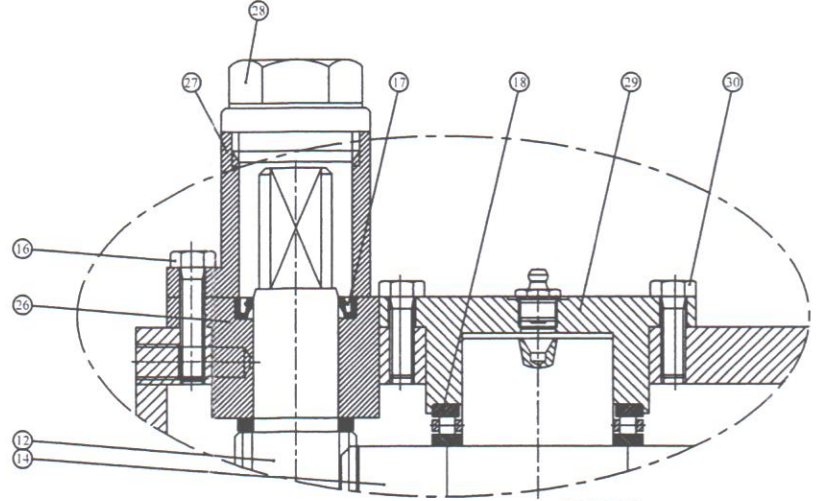

INSTRUCTION MANUAL OF

GD.RRS-64 A

RESCUE BOAT & LIFE RAFT & PROVISION DAVIT

G DETAYI
G DETAIL

E DETAYI
E DETAIL

F DETAYI
F DETAIL

THIS DESIGN AND ITS COPYRIGHTS ARE PROPERTIES OF "GURDESAN". THE DRAWINGS & SPECIFICATIONS CONTAINED HEREIN SHALL NOT BE REPRODUCED IN WHOLE OR IN PART, OR NOT TO BE GIVEN TO THIRD PARTIES WITHOUT THE WRITTEN PERMISSION OF "GURDESAN".

DÖNÜŞ SİSTEMİ/SLEWING SYSTEM		A3 1/2	
GENEL KESİT / GENERAL SECTION			
Kontrol / Controlled By	Mustafa GURSOY	Resim No / Drawing No	Ölçek/Scale
Dizayn / Designed By	Müseyin GÖKÇEN	03.B07034.08	---
Çizen / Drawn By	Biröl SEVEN	Tanımlama No / Ident. No	Rev.
Tarih / Date	09/07/2007		000
		GURDESAN	