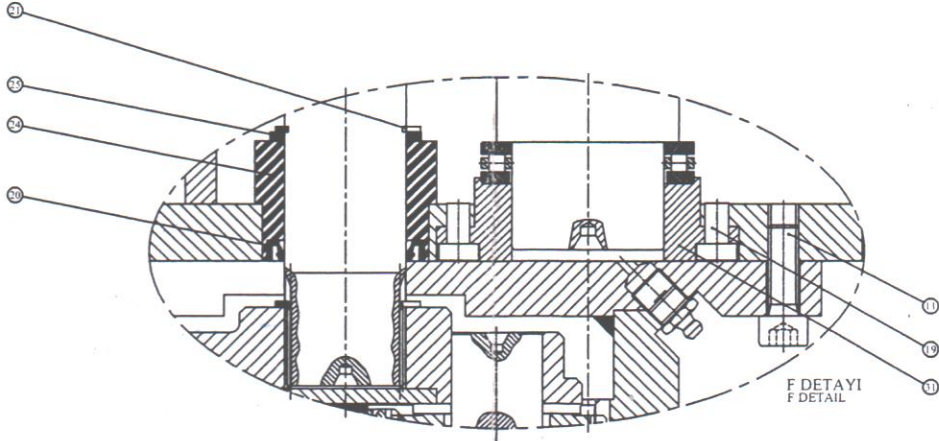

INSTRUCTION MANUAL OF

GD.RRS-64 A

RESCUE BOAT & LIFE RAFT & PROVISION DAVIT

G DETAYI
G DETAIL

E DETAYI
E DETAIL

F DETAYI
F DETAIL

THIS DESIGN AND ITS COPYRIGHTS ARE PROPERTIES OF "GURDESAN". THE DRAWINGS & SPECIFICATIONS CONTAINED HEREIN SHALL NOT BE REPRODUCED IN WHOLE OR IN PART, OR NOT TO BE GIVEN TO THIRD PARTIES WITHOUT THE WRITTEN PERMISSION OF "GURDESAN".

DÖNÜŞ SİSTEMİ/SLEWING SYSTEM		A3 1/2	
GENEL KESİT / GENERAL SECTION			
Kontrol / Controlled By	Mustafa GURSOY	Resim No / Drawing No	Ölçek/Scale
Dizayn / Designed By	Müseyin GÖKÇEN	03.B07034.08	---
Çizen / Drawn By	Biröl SEVEN	Tanımlama No / Ident. No	Rev.
Tarih / Date	09/07/2007		000
		GURDESAN	