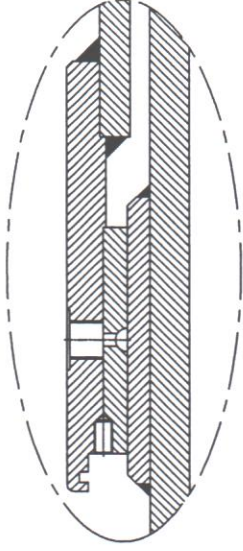

INSTRUCTION MANUAL OF

GD.RRS-64 A

RESCUE BOAT & LIFE RAFT & PROVISION DAVIT

G DETAYI
G DETAIL

E DETAYI
E DETAIL

F DETAYI
F DETAIL

THIS DESIGN AND ITS COPYRIGHTS ARE PROPERTIES OF "GURDESAN". THE DRAWINGS & SPECIFICATIONS CONTAINED HEREIN SHALL NOT BE REPRODUCED IN WHOLE OR IN PART, OR NOT TO BE GIVEN TO THIRD PARTIES WITHOUT THE WRITTEN PERMISSION OF "GURDESAN".

DÖNÜŞ SİSTEMİ/SLEWING SYSTEM		A3 1/2	
GENEL KESİT / GENERAL SECTION			
Kontrol / Controlled By	Mustafa GURSOY	Resim No / Drawing No	Ölçek/Scale
Dizayn / Designed By	Müseyin GÖKÇEN	03.B07034.08	---
Çizen / Drawn By	Biröl SEVEN	Tanımlama No / Ident. No	Rev.
Tarih / Date	09/07/2007		000
		GURDESAN	

31	KAPAK/COVER	1		
30	CİVATA/BOLT	12		
29	KAPAK/COVER	1		
28	KÖR TAPA/PLUG	1		
27	KAPAK/COVER	1		
26	KAPAK/COVER	1		
25	PUL/WASHER	1		
24	BURÇ/BUSH	1		
23	İÇ DÖNÜŞ GÖVDESİ/INNER SLEWING BODY	1		
22	DIŞ DÖNÜŞ GÖVDESİ/OUTER SLEWING BODY	1		
21	SEGMAN/SEGMENT	2		
20	YAG KECESİ/SEAL	1		
19	PİM/PIN	2		
18	RULMAN/BEARING	2		
17	YAG KECESİ/SEAL	1		
16	CİVATA/BOLT	4		
15	GRASÖRLÜK/LUBRICATING NIPPLE	3		
14	DiSLİ/GEAR	1		
13	SONSUZ DiSLİ/WORM GEAR	1		
12	MİL DiSLİ/AXLE WİHT GEAR	1		
11	CİVATA/BOLT	12		
10	CİVATA/BOLT	16		
09	DiSLİ/GEAR	1		
08	CİVATA/BOLT	4		
07	KONİK RULMAN/CONICAL BEARING	1		
06	CİVATA	1		
05	SOMUN/NUT	1		
04	CİVATA/BOLT	4		
03	GRASÖRLÜK/LUBRICATING NIPPLE	4		
02	SETUSKUR/STAY BOLT	4		
01	V-RING	1		

No	Parça Adı Name Of Piece	Adet Qty	Malzeme Material	Açıklamalar Explanation
DÖNÜŞ SİSTEMİ/SLEWING SYSTEM				A4 2/2
PARÇA LİSTESİ/PART LIST				
Kontrol / Controlled By	Mustafa GÜRSOY	Resim No / Drawing No	Ölçek/Scale	GÜRDESAN
Dizayn / Designed By	Muhsenin GÖKÇEN	03.B07034.08	1:1	
Çizen / Drawn By	Birol SEVEN	Tanımlama No / Ident. No	Rev.	
Tarih / Date	09/07/2007		000	