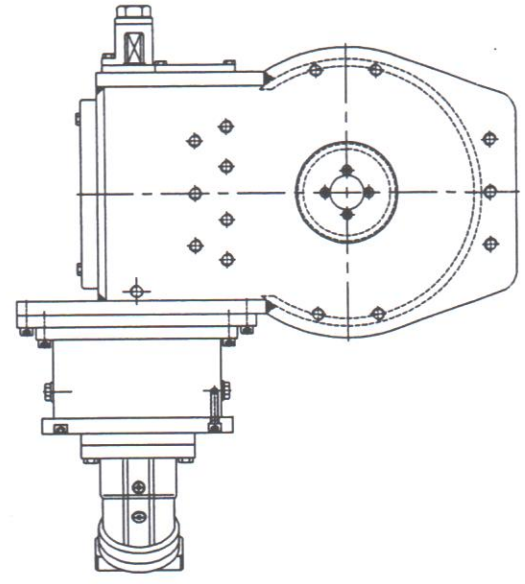

INSTRUCTION MANUAL OF

GD.RRS-64 A

RESCUE BOAT & LIFE RAFT & PROVISION DAVIT

G DETAYI
G DETAIL

E DETAYI
E DETAIL

F DETAYI
F DETAIL

THIS DESIGN AND ITS COPYRIGHTS ARE PROPERTIES OF "GURDESAN". THE DRAWINGS & SPECIFICATIONS CONTAINED HEREIN SHALL NOT BE REPRODUCED IN WHOLE OR IN PART, OR NOT TO BE GIVEN TO THIRD PARTIES WITHOUT THE WRITTEN PERMISSION OF "GURDESAN".

DÖNÜŞ SİSTEMİ/SLEWING SYSTEM		A3 1/2	
GENEL KESİT / GENERAL SECTION			
Kontrol / Controlled By	Mustafa GURSOY	Resim No / Drawing No	Ölçek/Scale
Dizayn / Designed By	Müseyin GÖKÇEN	03.B07034.08	---
Çizen / Drawn By	Biröl SEVEN	Tanımlama No / Ident. No	Rev.
Tarih / Date	09/07/2007		000
		GURDESAN	

No	Parça Adı Name Of Piece	Adet Qty	Malzeme Material	Açıklamalar Explanation
DÖNÜŞ SİSTEMİ/SLEWING SYSTEM				A4 2/2
PARÇA LİSTESİ/PART LIST				
Kontrol / Controlled By	Mustafa GÜRSOY	Resim No / Drawing No	Ölçek/Scale	GÜRDESAN
Dizayn / Designed By	Muhsenin GÖKÇEN	03.B07034.08	1:1	
Çizen / Drawn By	Birol SEVEN	Tanımlama No / Ident. No	Rev.	
Tarih / Date	09/07/2007		000	